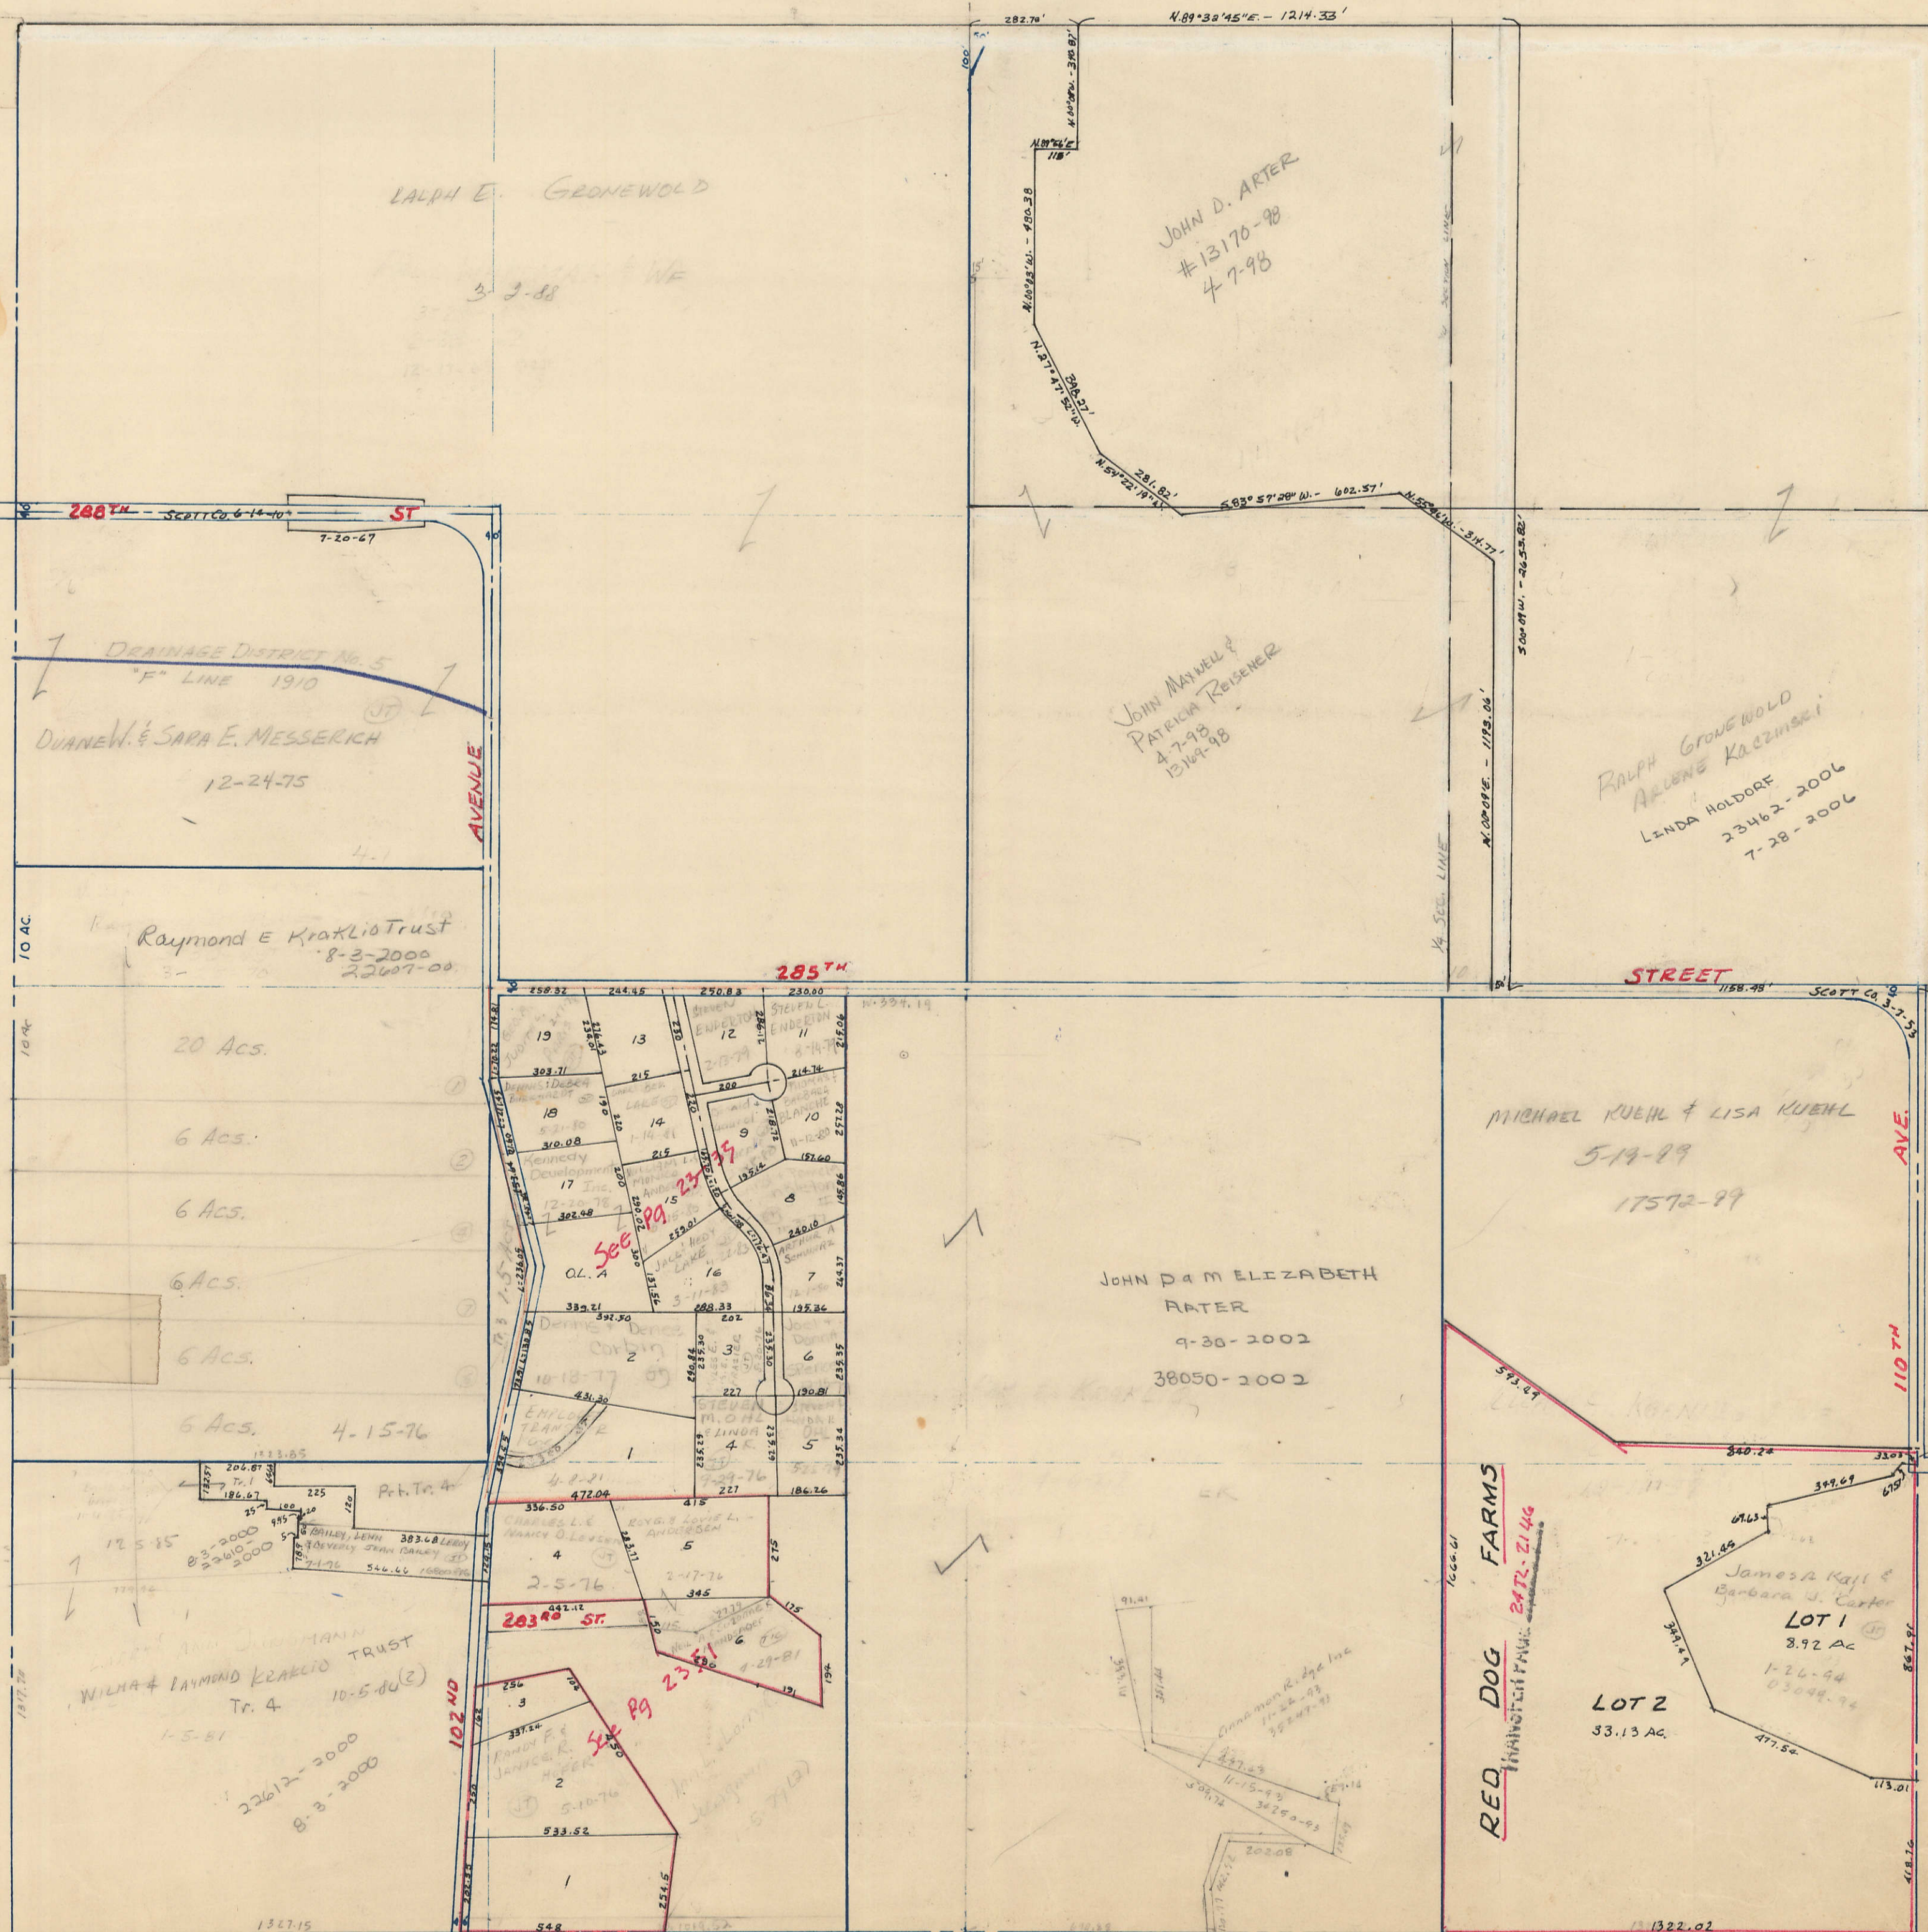

SECTION 23
TOWNSHIP 80 NORTH, RANGE 2 EAST,
5TH PRINCIPAL MERIDIAN
ALLENS GROVE TOWNSHIP
SCOTT COUNTY, IOWA

TRANSFER PAGE 18

SCALE : 1 INCH = 330 FEET

SECTION 14

PAGE 14

PAGE 22

SECTION 22

PAGE 24

SECTION 24